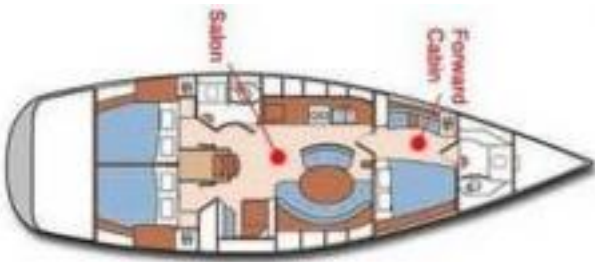

## **EXTRA NOTES**

**Extra Notes**

mainsailcover  
sprayhood  
cockpittable  
Radar mast on stern  
stainless steel anchorchain  
St.Steel CQR anchor  
bracket for outboard engine  
teak gratings in cockpit