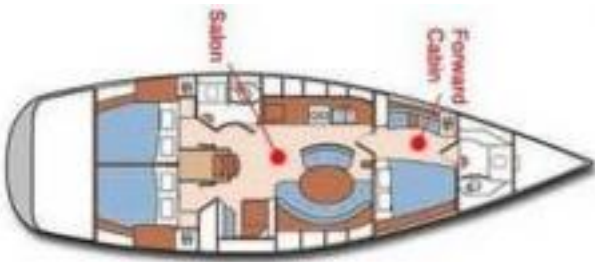

C R U I S E R R A C E R

www.cruiser-racer.com

C R U I S E R R A C E R

www.cruiser-racer.com

Buscarons, 6. 08022 Barcelona (Spain)

Tel.: (+34) 934 186 632

Mobile: (+34) 616 420 634

E-Mail: info@cruiser-racer.com