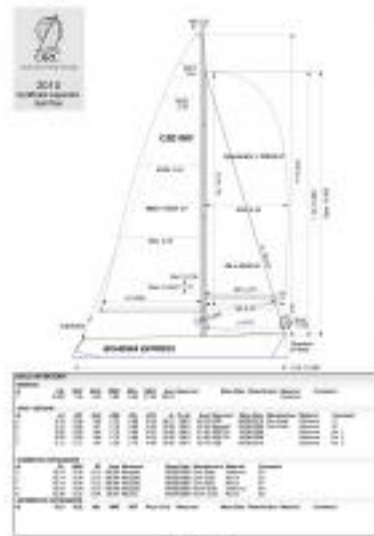

CRUISER RACER

www.cruiser-racer.com

Buscarons, 6. 08022 Barcelona (Spain)

Tel.: (+34) 934 186 632

Mobile: (+34) 616 420 634

E-Mail: info@cruiser-racer.com