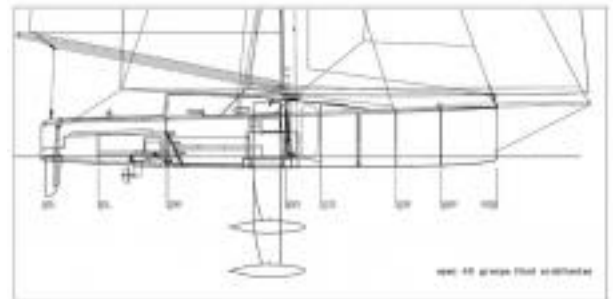

CRUISER RACER

www.cruiser-racer.com

CRUISER RACER

www.cruiser-racer.com

Buscarons, 6. 08022 Barcelona (Spain)

Tel.: (+34) 934 186 632

Mobile: (+34) 616 420 634

E-Mail: info@cruiser-racer.com