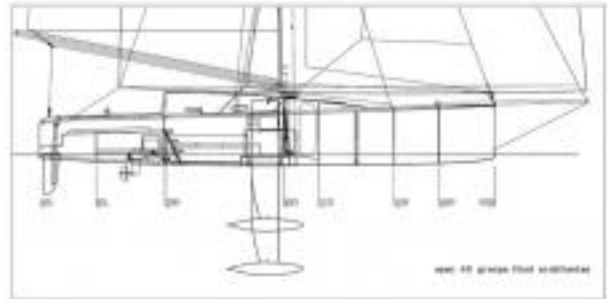

CRUISER RACER

www.cruiser-racer.com

CRUISER RACER

www.cruiser-racer.com

Buscarons, 6. 08022 Barcelona (Spain)

Tel.: (+34) 934 186 632

Mobile: (+34) 616 420 634

E-Mail: info@cruiser-racer.com